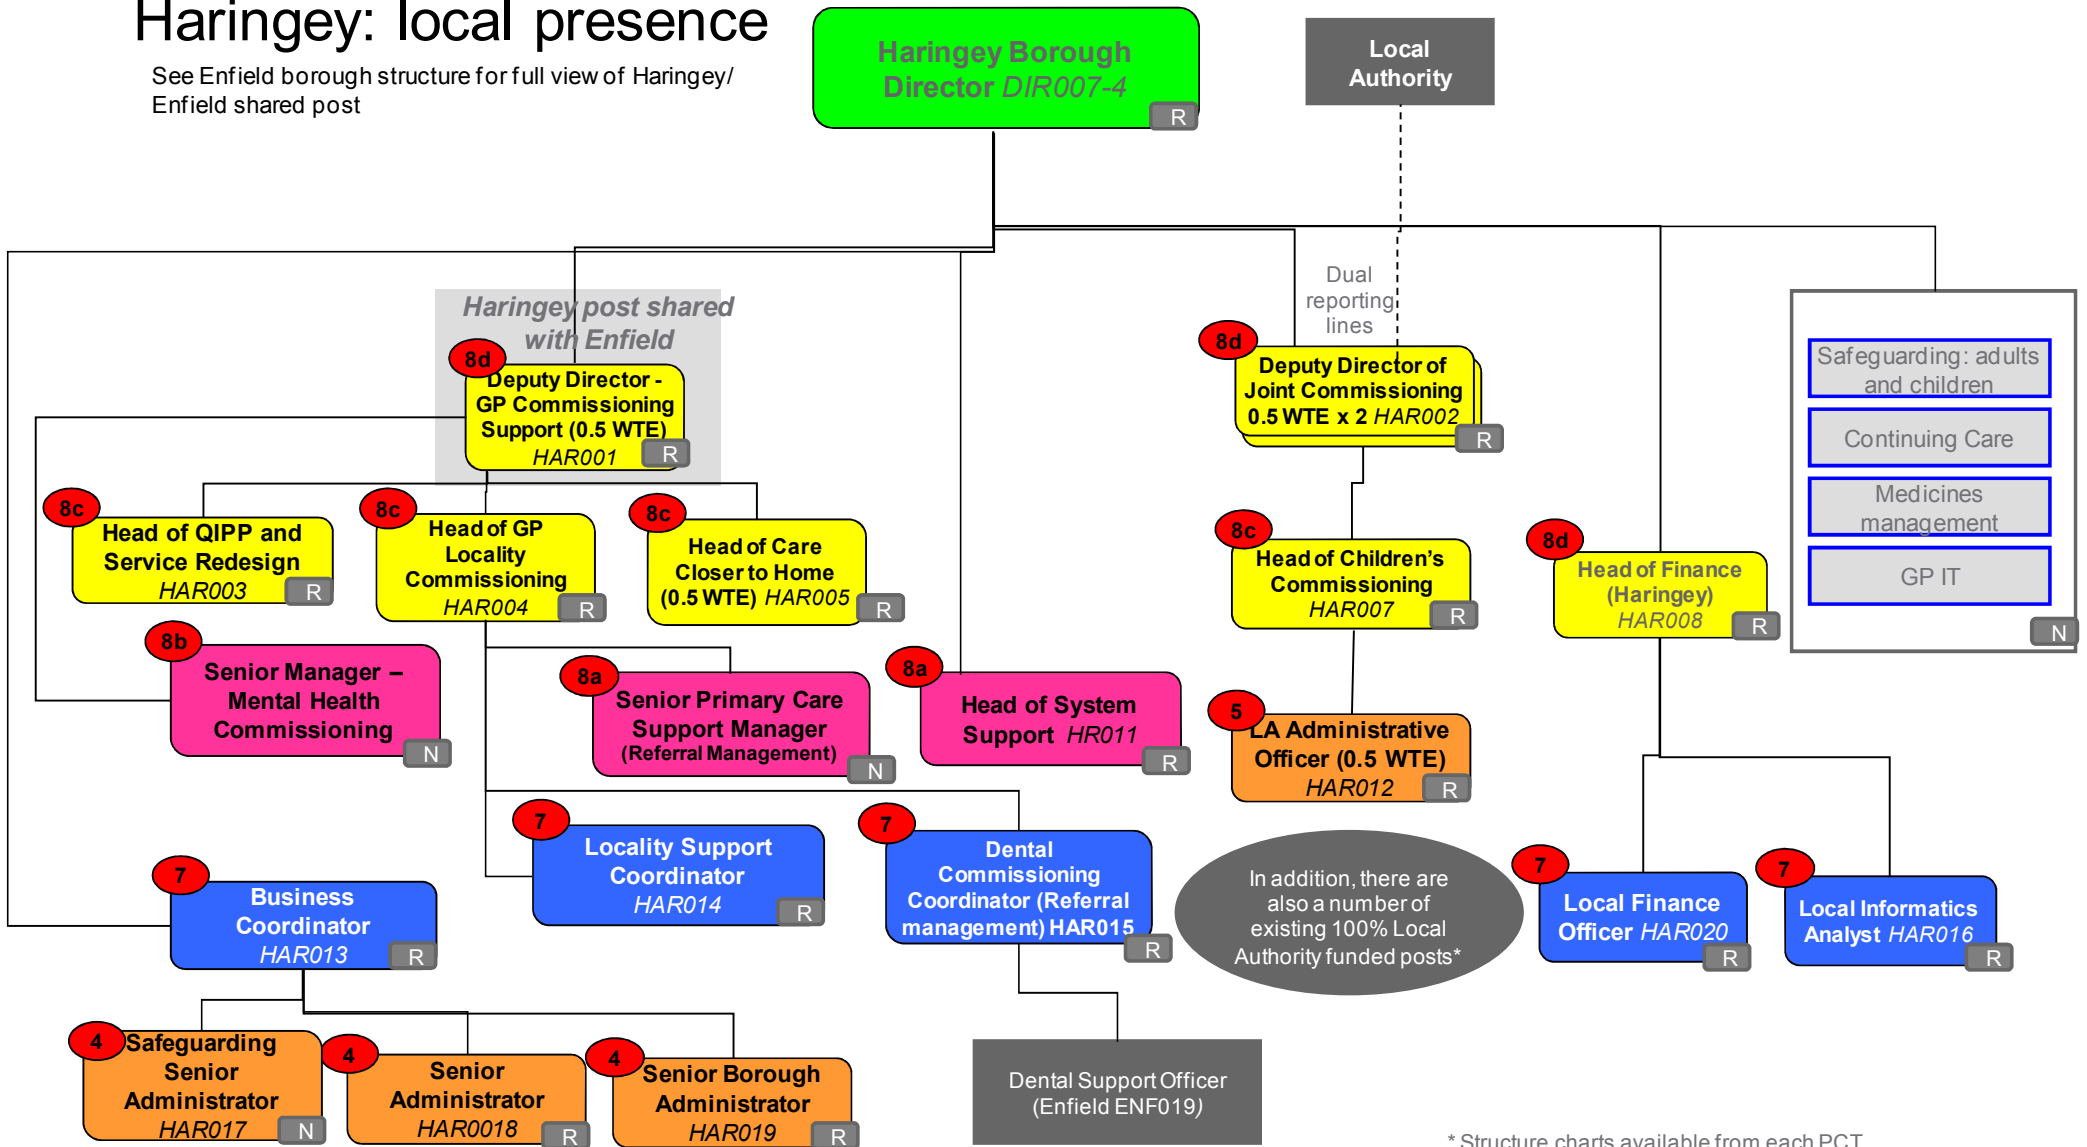

Haringey: local presence

See Enfield borough structure for full view of Haringey/ Enfield shared post

* Structure charts available from each PCT

Please note that the pay bands given are indicative for planning purposes only. Posts will need to be matched through the Agenda for Change pay banding and job evaluation process